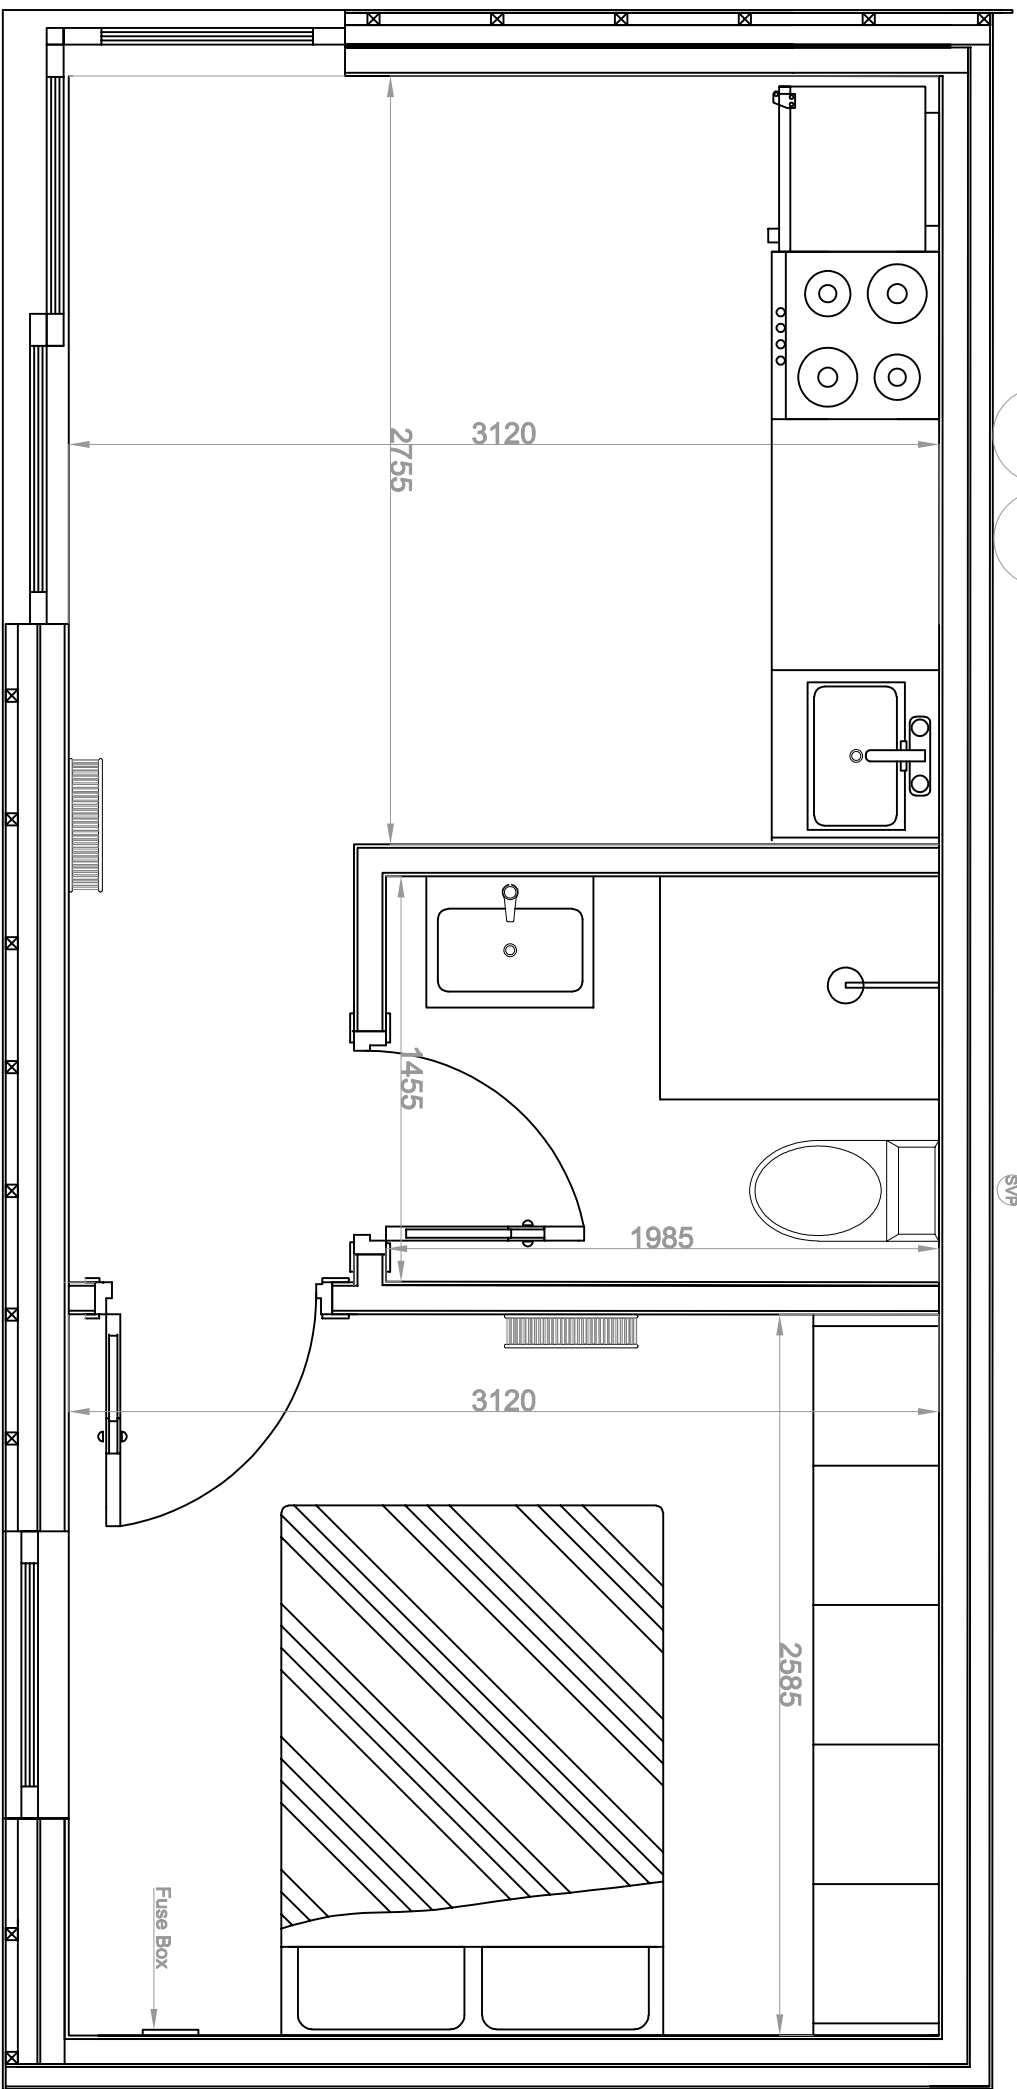

Chain holding  
gas bottles in  
place

Gas  
bottle

Gas  
bottle

Legend/notes

-  = 4 Inch/101mm Pipe
-  = 35kg propane gas bottle
- Wardrobe 450mm x 500mm

Job Name:

Standard One Bed Layout

Client:

Drawing.no

Date: